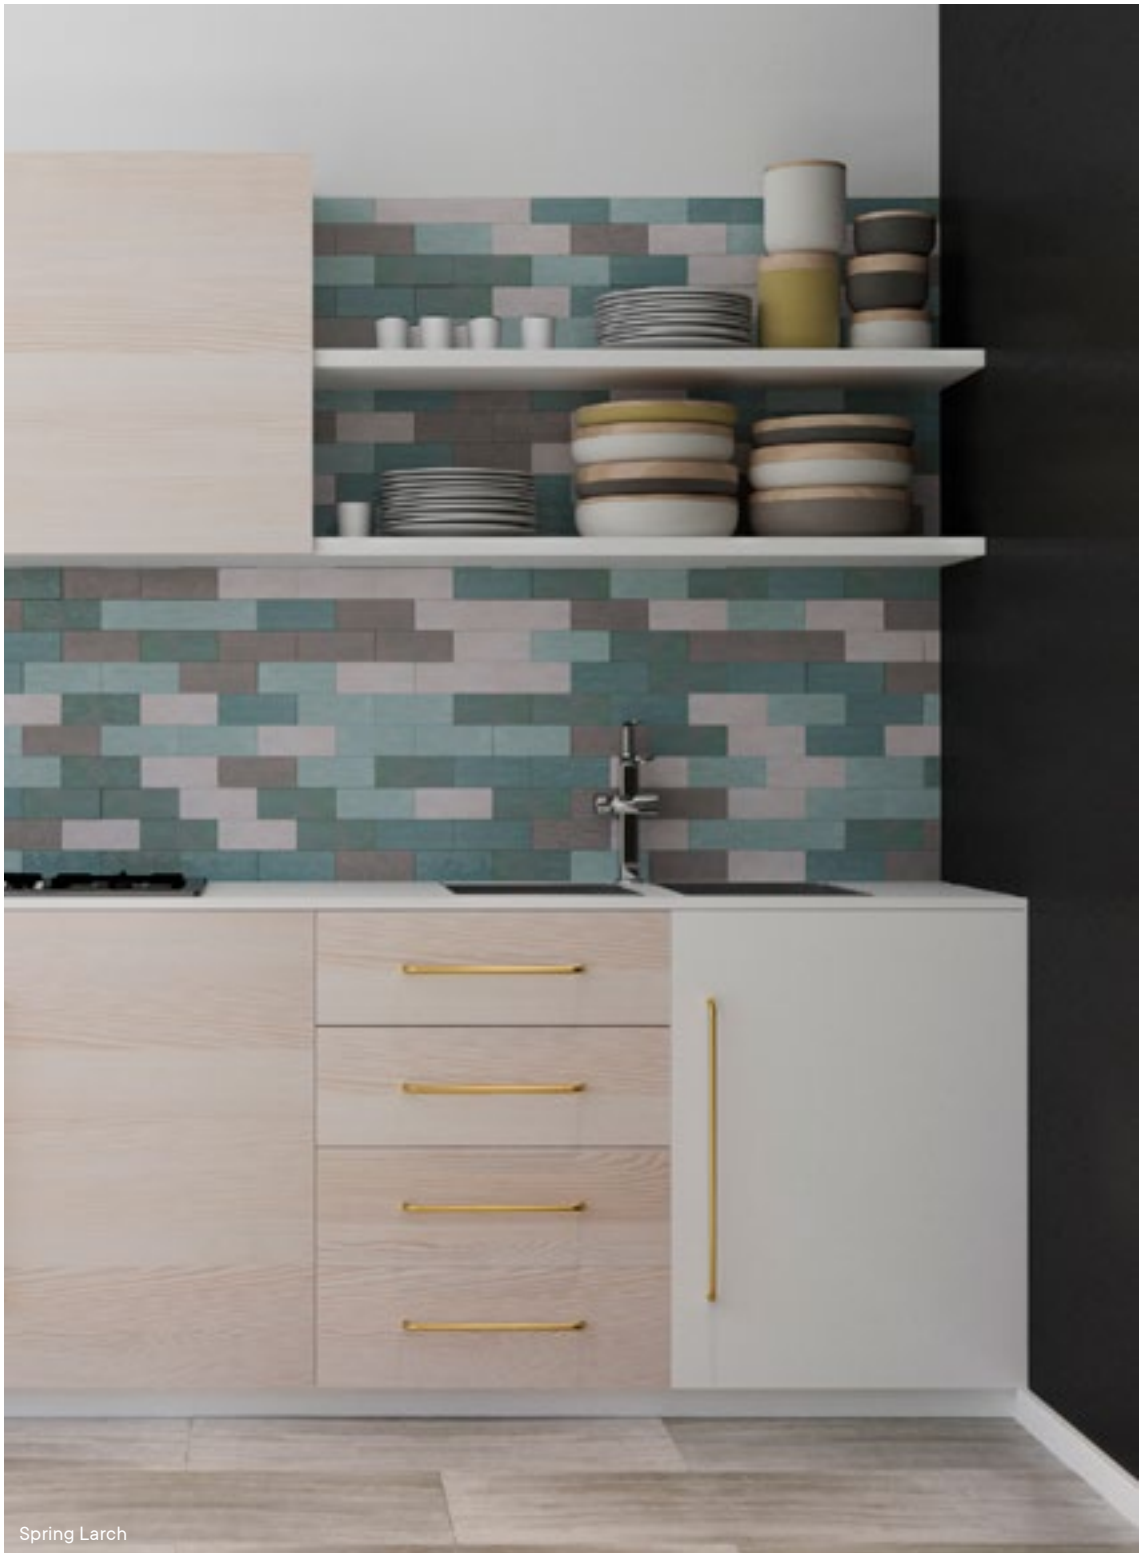

VS7504

Winter Larch 0.6mm x 46mm x 50m Brushed

VS7505

Edge Banding pregluing service available.

Spring Larch

VidaSpace Wellington Showroom - Winter Larch

VidaSpace Wellington Showroom - Winter Larch

Veneer Finishes