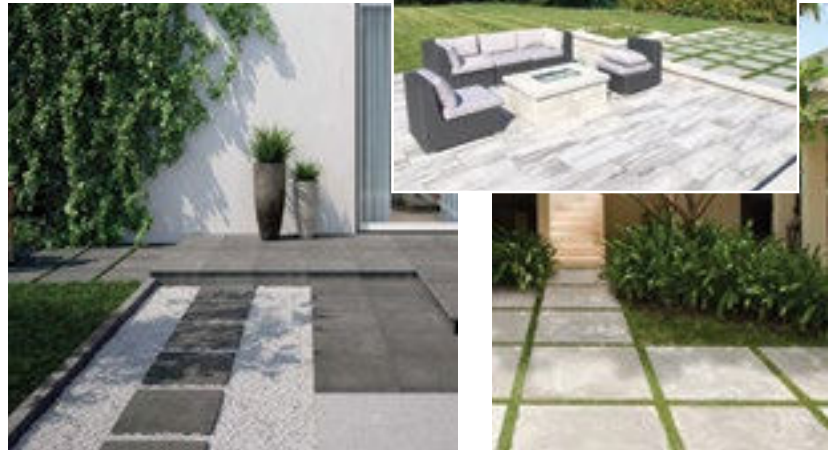

Porcelain pavers tend to be more interesting in design compared to traditional pavers, and they often complement a 10mm porcelain range. This way they can be used both inside and outside creating internal, external flow.