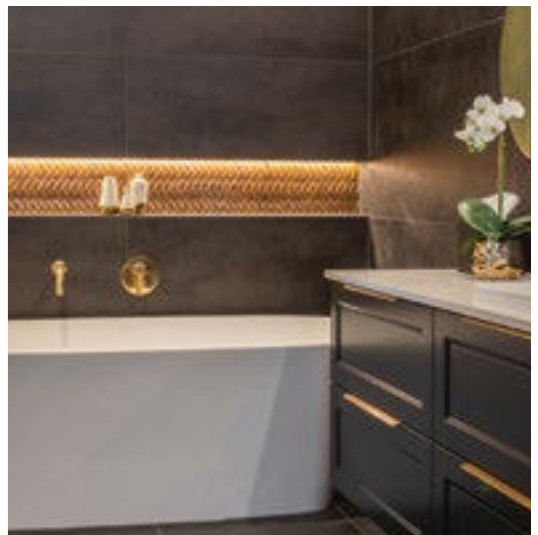

*Not suitable for showers.

ORIGAMI

White

Steel Grey

Steel Gold

COLOUR	FINISH(S)	SIZE (mm)	PCS/BOX	SQM/BOX	FROST RESIST
WHITE	MATT	300x900	4	1.02	N
STEEL GREY	MATT	300x900	4	1.02	N
STEEL GOLD	MATT	300x900	4	1.02	N